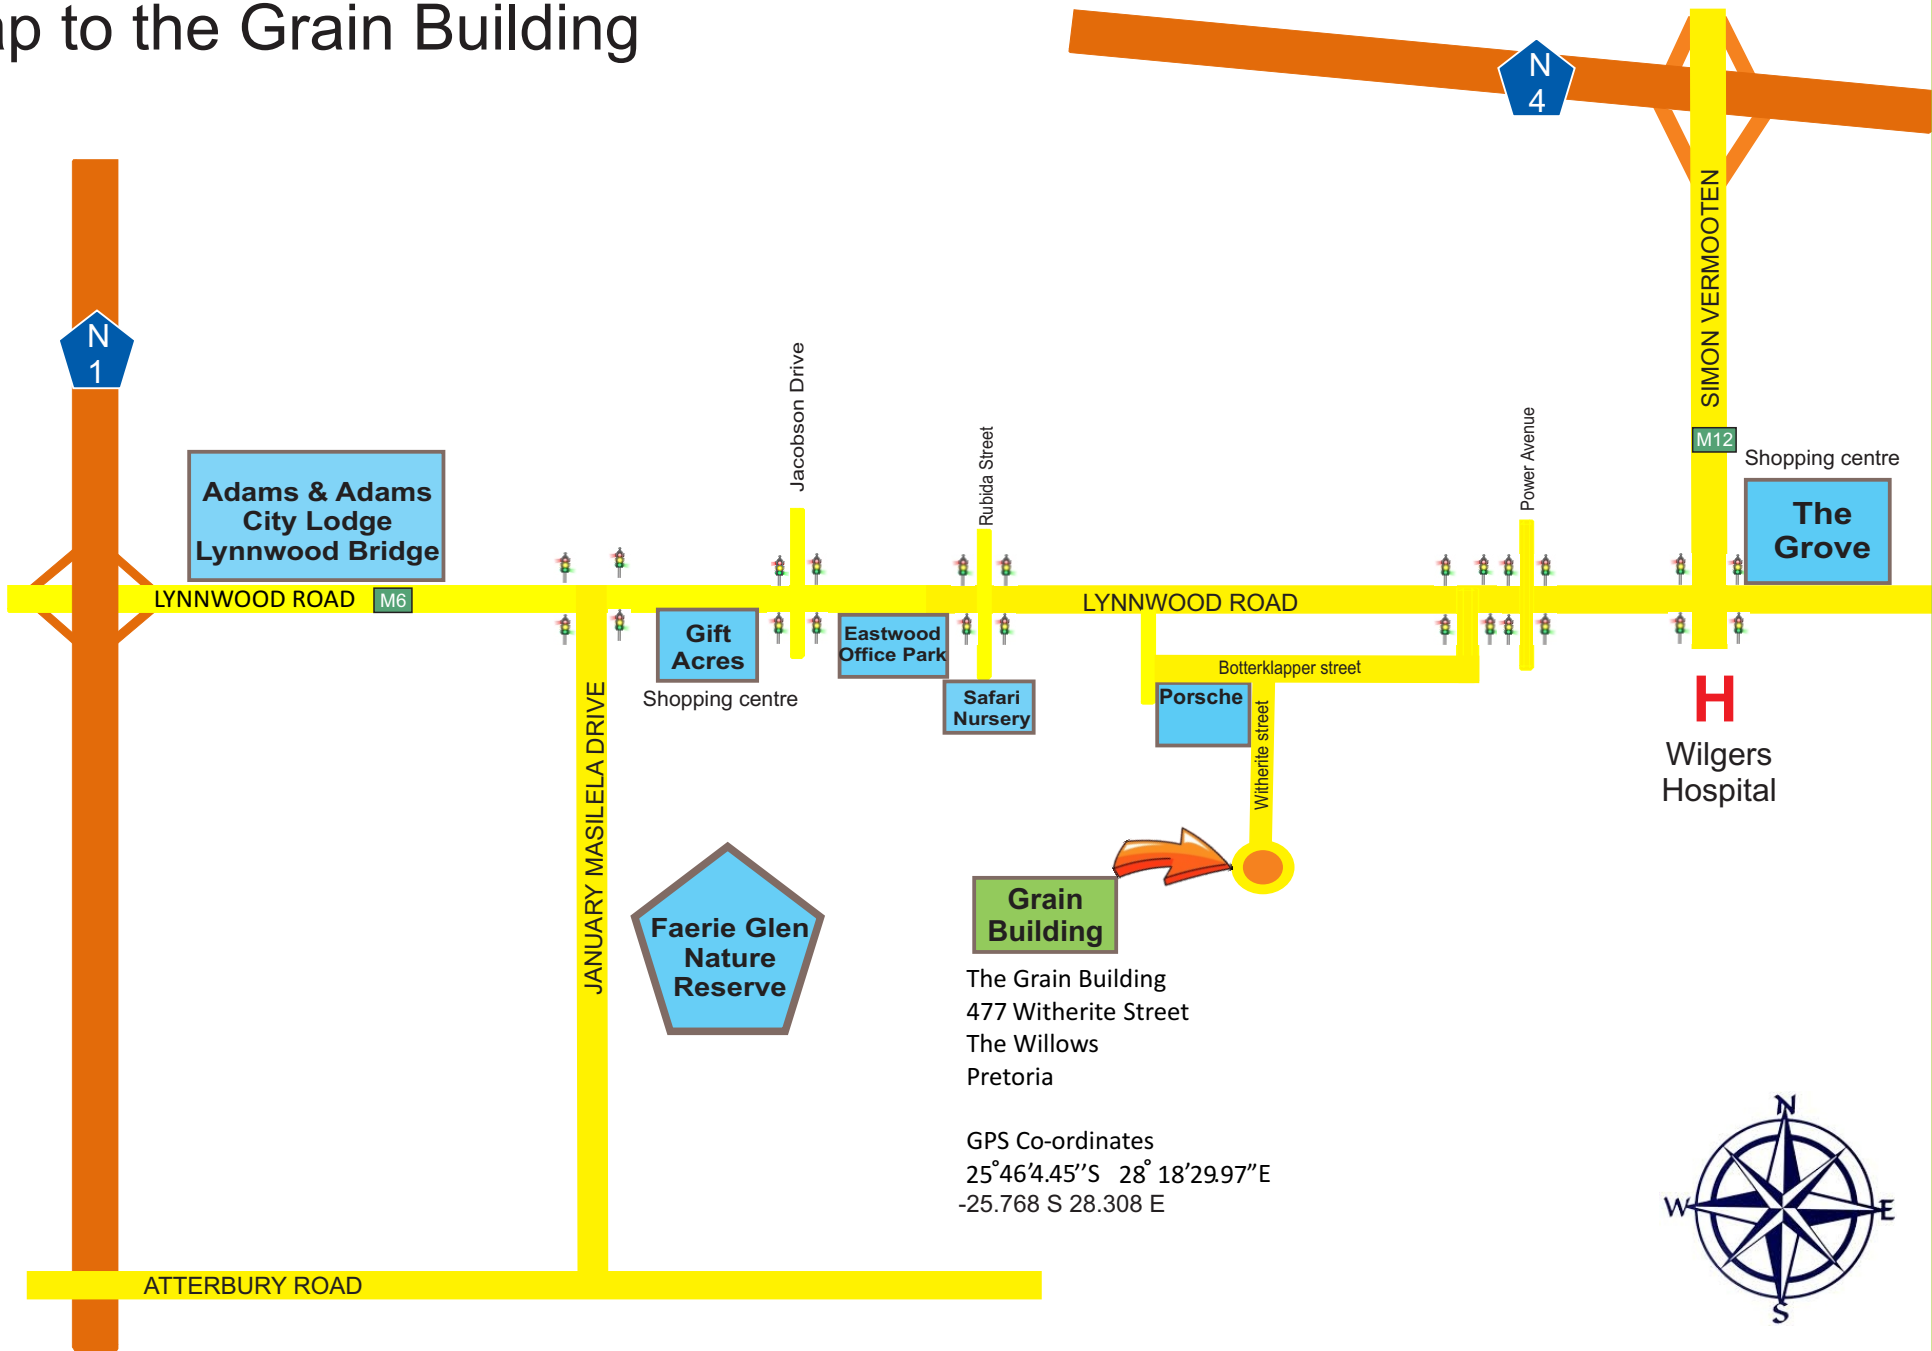

Map to the Grain Building

Grain Building
The Grain Building
477 Witherite Street
The Willows
Pretoria

GPS Co-ordinates
25°46'4.45"S 28° 18'29.97"E
-25.768 S 28.308 E